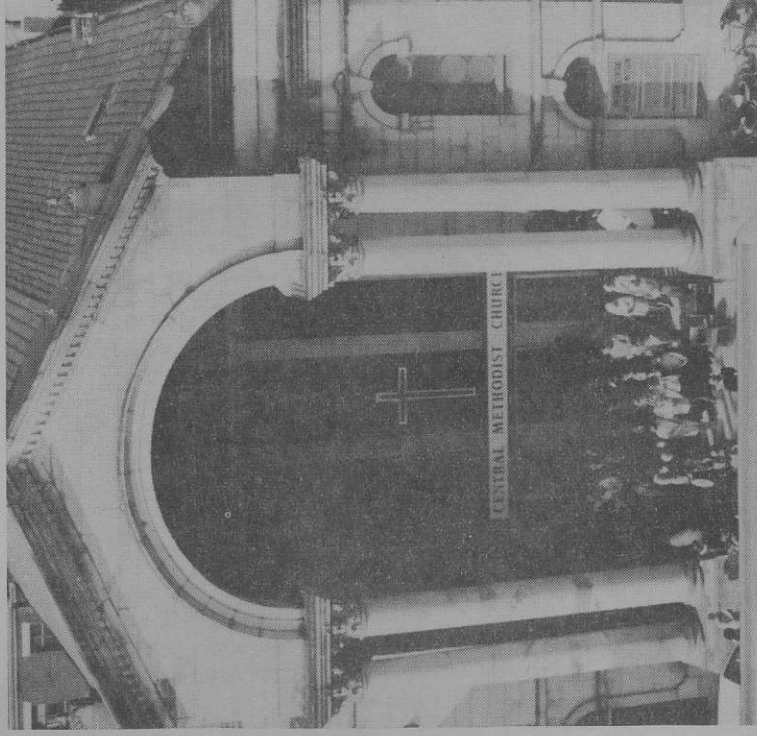

AT THE CENTRE